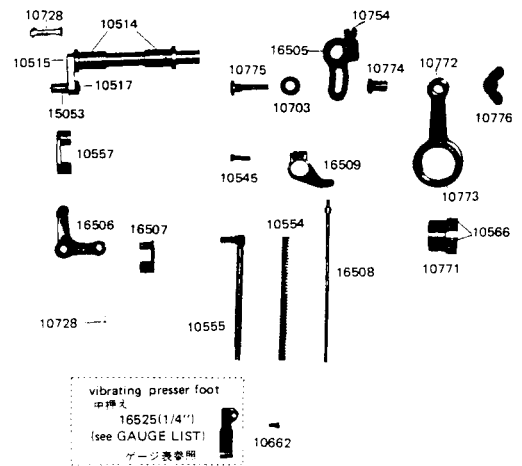

**SINGER**  
**238B27BK,28BK,27BLK,28BLK**

COVER PLATE, ARM SHAFT

カバー、上軸関係

THREAD GUIDE, TENSION, CHANGE OVER MECHANISM

切り換え、糸掛、調子板関係

**PRESSER BAR MECHANISM FOR 28BK, 28BLK**  
 押え棒関係

**LIFTING ROCK SHAFT MECHANISM FOR 28BK, 28BLK**  
 横軸関係

**PRESSER BAR MECHANISM FOR-27BK, 27BLK**  
 押え棒関係

**KNEE LIFTER LIFTING LEVER CONNECTING ROD**  
 弓、吊り棒関係

**GAUGE LIST FOR 27BK, 28BK**  
27BK, 28BK ゲージ表

common use for 27BK, 28BK 27BK, 28BK 共通ゲージ		
needle clamp 針株	needle plate 針板	feed dog 送り歯
16295 (1/8")	12211 (1/8")	12221 (1/8")
16296 (3/16")	12213 (3/16")	12223 (3/16")
16297 (7/32")	10364 (7/32")	10394 (7/32")
16236 (1/4")	12216 (1/4")	12226 (1/4")
16237 (5/16")	10366 (5/16")	10396 (5/16")
16238 (3/8")	10367 (3/8")	10397 (3/8")
16298 (7/16")	10368 (7/16")	10398 (7/16")
16239 (1/2")	10369 (1/2")	10399 (1/2")
16303 (5/8")	12240 (5/8")	12250 (5/8")
16304 (3/4")	12241 (3/4")	12251 (3/4")

for 27BLK 27BLK 用 presser foot 押し足
11212 (1/8")
11213 (3/16")
10164 (7/32")
11214 (1/4")
11215 (5/16")
11216 (3/8")
10168 (7/16")
10169 (1/2")
10171 (5/8")
10172 (3/4")

for 28BLK 28BLK 用 lifting presser foot 外押式	vibrating presser foot 共振式
10182 (1/8")	16522 (1/8")
10183 (3/16")	16523 (3/16")
10184 (7/32")	16524 (7/32")
10185 (1/4")	16525 (1/4")
10186 (5/16")	16526 (5/16")
10187 (3/8")	16527 (3/8")
10188 (7/16")	16528 (7/16")
10189 (1/2")	16529 (1/2")
10191 (5/8")	16531 (5/8")
10192 (3/4")	16532 (3/4")