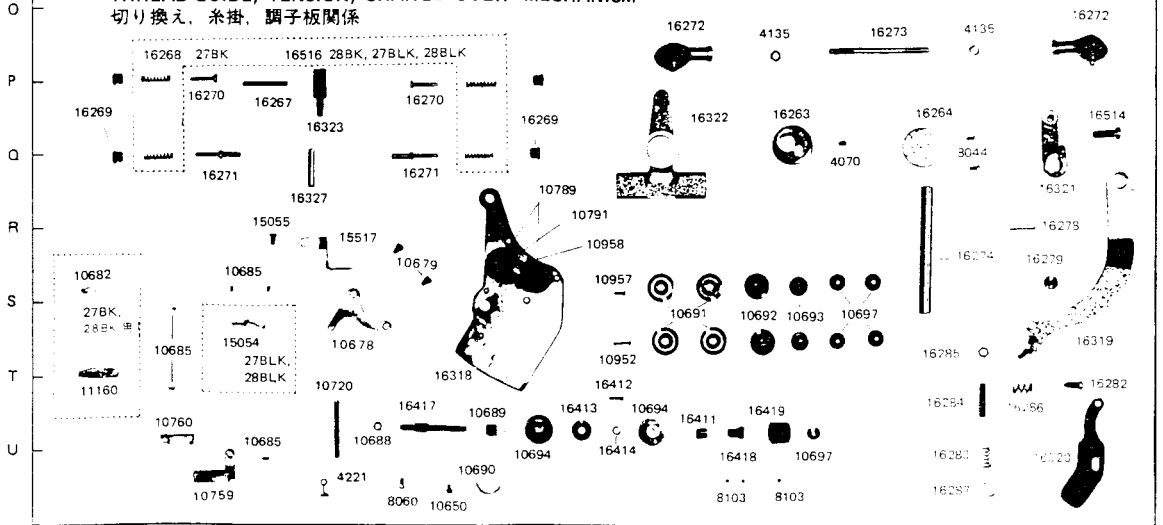

**SINGER**  
**238B27BK,28BK,27BLK,28BLK**

COVER PLATE, ARM SHAFT

カバー、上軸関係

THREAD GUIDE, TENSION, CHANGE OVER MECHANISM

切り換え、糸掛、調子板関係

**PRESSER BAR MECHANISM FOR 28BK, 28BLK**  
 押え棒関係

**LIFTING ROCK SHAFT MECHANISM FOR 28BK, 28BLK**  
 横軸関係

**PRESSER BAR MECHANISM FOR-27BK, 27BLK**  
 押え棒関係

**KNEE LIFTER LIFTING LEVER CONNECTING ROD**  
 弓、吊り棒関係

**GAUGE LIST FOR 27BK, 28BK**  
27BK, 28BK ゲージ表

common use for 27BK, 28BK 27BK, 28BK 共通ゲージ		
needle clamp 針株	needle plate 針板	feed dog 送り歯
16295 (1/8")	12211 (1/8")	12221 (1/8")
16296 (3/16")	12213 (3/16")	12223 (3/16")
16297 (7/32")	10364 (7/32")	10394 (7/32")
16236 (1/4")	12216 (1/4")	12226 (1/4")
16237 (5/16")	10366 (5/16")	10396 (5/16")
16238 (3/8")	10367 (3/8")	10397 (3/8")
16298 (7/16")	10368 (7/16")	10398 (7/16")
16239 (1/2")	10369 (1/2")	10399 (1/2")
16303 (5/8")	12240 (5/8")	12250 (5/8")
16304 (3/4")	12241 (3/4")	12251 (3/4")