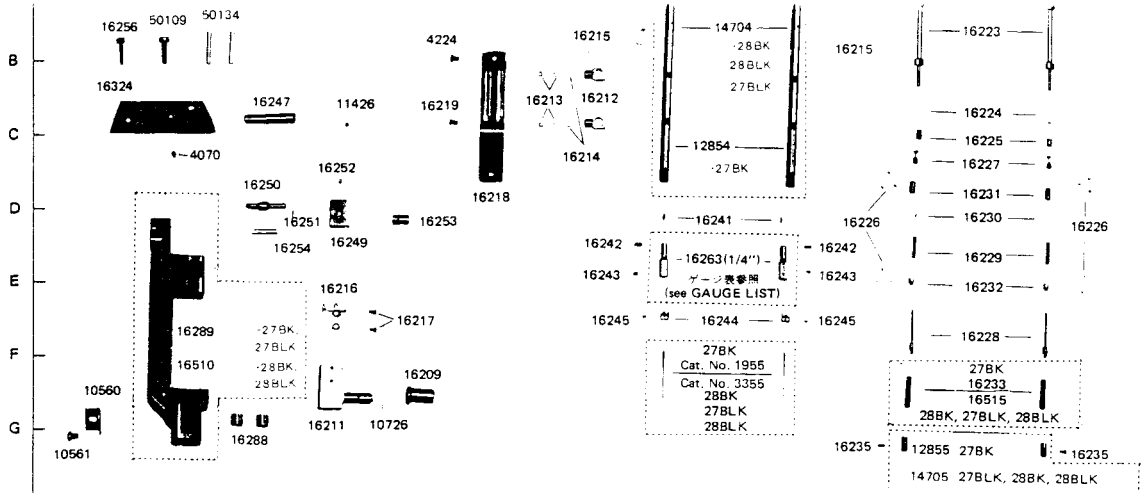

**SINGER**  
**238B27BK,28BK,27BLK,28BLK**

COVER PLATE, ARM SHAFT

カバー、上軸関係

THREAD GUIDE, TENSION, CHANGE OVER MECHANISM

切り換え、糸掛、調子板関係

**PRESSER BAR MECHANISM FOR 28BK, 28BLK**  
 押え棒関係

**LIFTING ROCK SHAFT MECHANISM FOR 28BK, 28BLK**  
 横軸関係

**PRESSER BAR MECHANISM FOR-27BK, 27BLK**  
 押え棒関係

**KNEE LIFTER LIFTING LEVER CONNECTING ROD**  
 弓、吊り棒関係

**GAUGE LIST FOR 27BK, 28BK**  
27BK, 28BK ゲージ表

common use for 27BK, 28BK 27BK, 28BK 共通ゲージ		
needle clamp 針株	needle plate 針板	feed dog 送り歯
16295 (1/8")	12211 (1/8")	12221 (1/8")
16296 (3/16")	12213 (3/16")	12223 (3/16")
16297 (7/32")	10364 (7/32")	10394 (7/32")
16236 (1/4")	12216 (1/4")	12226 (1/4")
16237 (5/16")	10366 (5/16")	10396 (5/16")
16238 (3/8")	10367 (3/8")	10397 (3/8")
16298 (7/16")	10368 (7/16")	10398 (7/16")
16239 (1/2")	10369 (1/2")	10399 (1/2")
16303 (5/8")	12240 (5/8")	12250 (5/8")
16304 (3/4")	12241 (3/4")	12251 (3/4")

for 27BLK 27BLK 用 presser foot 押し足
11212 (1/8")
11213 (3/16")
10164 (7/32")
11214 (1/4")
11215 (5/16")
11216 (3/8")
10168 (7/16")
10169 (1/2")
10171 (5/8")
10172 (3/4")

for 28BLK 28BLK 用 lifting presser foot 外押式	vibrating presser foot 共振式
10182 (1/8")	16522 (1/8")
10183 (3/16")	16523 (3/16")
10184 (7/32")	16524 (7/32")
10185 (1/4")	16525 (1/4")
10186 (5/16")	16526 (5/16")
10187 (3/8")	16527 (3/8")
10188 (7/16")	16528 (7/16")
10189 (1/2")	16529 (1/2")
10191 (5/8")	16531 (5/8")
10192 (3/4")	16532 (3/4")