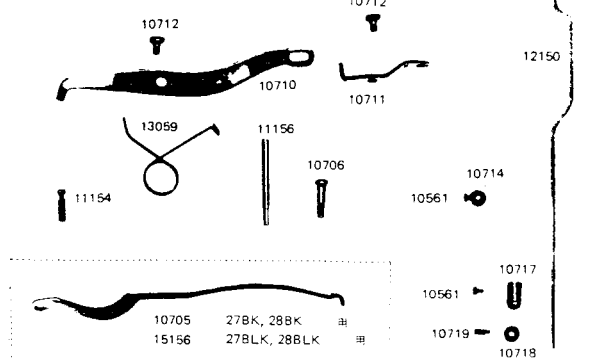

**SINGER**  
**238B27BK,28BK,27BLK,28BLK**

COVER PLATE, ARM SHAFT

カバー、上軸関係

THREAD GUIDE, TENSION, CHANGE OVER MECHANISM

切り換え、糸掛、調子板関係

**PRESSER BAR MECHANISM FOR 28BK, 28BLK**  
 押え棒関係

**LIFTING ROCK SHAFT MECHANISM FOR 28BK, 28BLK**  
 横軸関係

**PRESSER BAR MECHANISM FOR-27BK, 27BLK**  
 押え棒関係

**KNEE LIFTER LIFTING LEVER CONNECTING ROD**  
 弓、吊り棒関係

**GAUGE LIST FOR 27BK, 28BK**  
27BK, 28BK ゲージ表

common use for 27BK, 28BK 27BK, 28BK 共通ゲージ		
needle clamp 針株	needle plate 針板	feed dog 送り歯
16295 (1/8")	12211 (1/8")	12221 (1/8")
16296 (3/16")	12213 (3/16")	12223 (3/16")
16297 (7/32")	10364 (7/32")	10394 (7/32")
16236 (1/4")	12216 (1/4")	12226 (1/4")
16237 (5/16")	10366 (5/16")	10396 (5/16")
16238 (3/8")	10367 (3/8")	10397 (3/8")
16298 (7/16")	10368 (7/16")	10398 (7/16")
16239 (1/2")	10369 (1/2")	10399 (1/2")
16303 (5/8")	12240 (5/8")	12250 (5/8")
16304 (3/4")	12241 (3/4")	12251 (3/4")

for 27BLK 27BLK 用 presser foot 押し足
11212 (1/8")
11213 (3/16")
10164 (7/32")
11214 (1/4")
11215 (5/16")
11216 (3/8")
10168 (7/16")
10169 (1/2")
10171 (5/8")
10172 (3/4")

for 28BLK 28BLK 用 lifting presser foot 外押式	vibrating presser foot 共振式
10182 (1/8")	16522 (1/8")
10183 (3/16")	16523 (3/16")
10184 (7/32")	16524 (7/32")
10185 (1/4")	16525 (1/4")
10186 (5/16")	16526 (5/16")
10187 (3/8")	16527 (3/8")
10188 (7/16")	16528 (7/16")
10189 (1/2")	16529 (1/2")
10191 (5/8")	16531 (5/8")
10192 (3/4")	16532 (3/4")