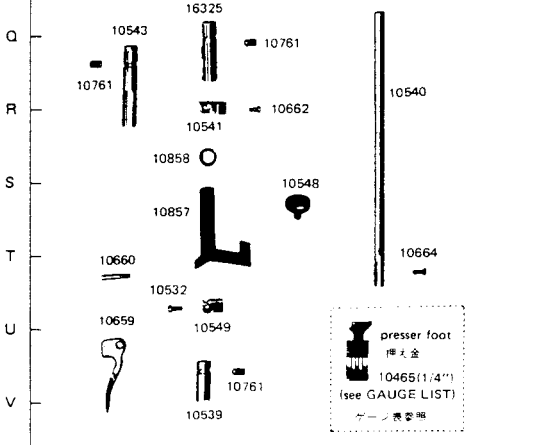

**SINGER**  
**238B27BK,28BK,27BLK,28BLK**

COVER PLATE, ARM SHAFT

カバー、上軸関係

THREAD GUIDE, TENSION, CHANGE OVER MECHANISM

切り換え、糸掛、調子板関係

**PRESSER BAR MECHANISM FOR 28BK, 28BLK**  
 押え棒関係

**LIFTING ROCK SHAFT MECHANISM FOR 28BK, 28BLK**  
 横軸関係

**PRESSER BAR MECHANISM FOR-27BK, 27BLK**  
 押え棒関係

**KNEE LIFTER LIFTING LEVER CONNECTING ROD**  
 弓、吊り棒関係

**GAUGE LIST FOR 27BK, 28BK**  
27BK, 28BK ゲージ表

common use for 27BK, 28BK 27BK, 28BK 共通ゲージ		
needle clamp 針株	needle plate 針板	feed dog 送り歯
16295 (1/8")	12211 (1/8")	12221 (1/8")
16296 (3/16")	12213 (3/16")	12223 (3/16")
16297 (7/32")	10364 (7/32")	10394 (7/32")
16236 (1/4")	12216 (1/4")	12226 (1/4")
16237 (5/16")	10366 (5/16")	10396 (5/16")
16238 (3/8")	10367 (3/8")	10397 (3/8")
16298 (7/16")	10368 (7/16")	10398 (7/16")
16239 (1/2")	10369 (1/2")	10399 (1/2")
16303 (5/8")	12240 (5/8")	12250 (5/8")
16304 (3/4")	12241 (3/4")	12251 (3/4")

for 27BLK 27BLK 用 presser foot 押し足
11212 (1/8")
11213 (3/16")
10164 (7/32")
11214 (1/4")
11215 (5/16")
11216 (3/8")
10168 (7/16")
10169 (1/2")
10171 (5/8")
10172 (3/4")

for 28BLK 28BLK 用 lifting presser foot 外押式	vibrating presser foot 共振式
10182 (1/8")	16522 (1/8")
10183 (3/16")	16523 (3/16")
10184 (7/32")	16524 (7/32")
10185 (1/4")	16525 (1/4")
10186 (5/16")	16526 (5/16")
10187 (3/8")	16527 (3/8")
10188 (7/16")	16528 (7/16")
10189 (1/2")	16529 (1/2")
10191 (5/8")	16531 (5/8")
10192 (3/4")	16532 (3/4")