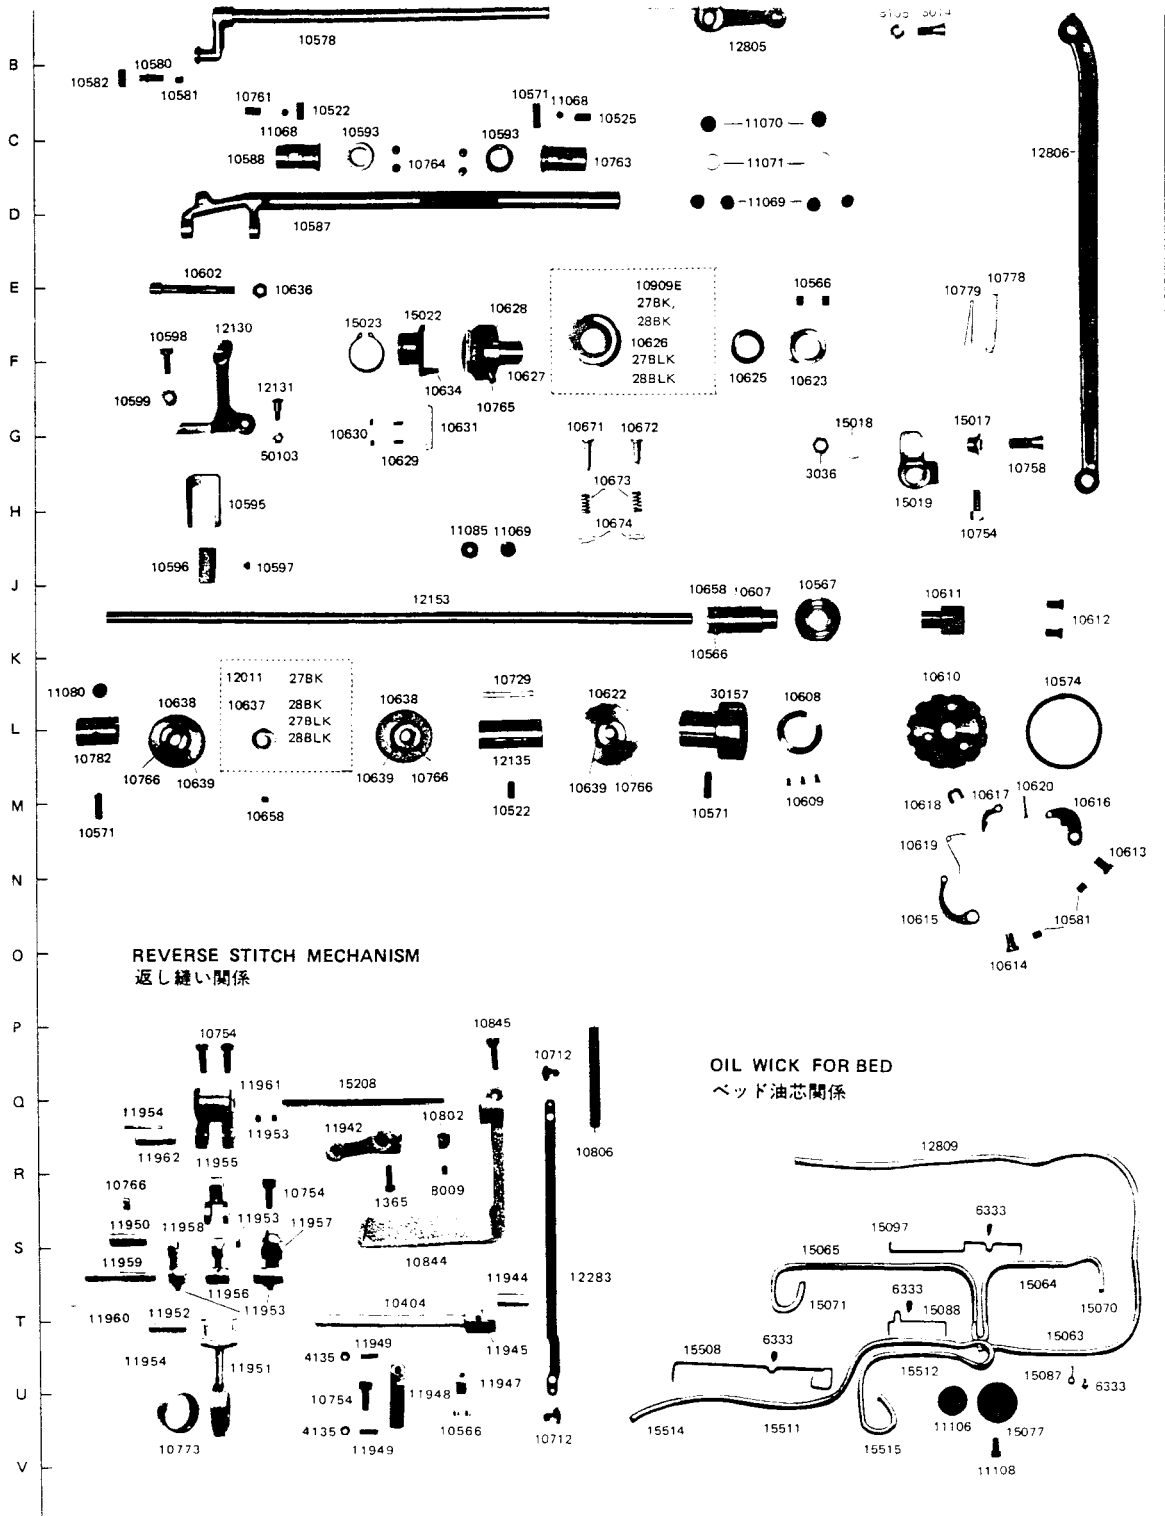

**SINGER**  
**238B27BK,28BK,27BLK,28BLK**

COVER PLATE, ARM SHAFT

カバー、上軸関係

THREAD GUIDE, TENSION, CHANGE OVER MECHANISM

切り換え、糸掛、調子板関係

**PRESSER BAR MECHANISM FOR 28BK, 28BLK**  
 押え棒関係

**LIFTING ROCK SHAFT MECHANISM FOR 28BK, 28BLK**  
 横軸関係

**PRESSER BAR MECHANISM FOR-27BK, 27BLK**  
 押え棒関係

**KNEE LIFTER LIFTING LEVER CONNECTING ROD**  
 弓、吊り棒関係

**GAUGE LIST FOR 27BK, 28BK**  
27BK, 28BK ゲージ表

common use for 27BK, 28BK 27BK, 28BK 共通ゲージ		
needle clamp 針株	needle plate 針板	feed dog 送り歯
16295 (1/8")	12211 (1/8")	12221 (1/8")
16296 (3/16")	12213 (3/16")	12223 (3/16")
16297 (7/32")	10364 (7/32")	10394 (7/32")
16236 (1/4")	12216 (1/4")	12226 (1/4")
16237 (5/16")	10366 (5/16")	10396 (5/16")
16238 (3/8")	10367 (3/8")	10397 (3/8")
16298 (7/16")	10368 (7/16")	10398 (7/16")
16239 (1/2")	10369 (1/2")	10399 (1/2")
16303 (5/8")	12240 (5/8")	12250 (5/8")
16304 (3/4")	12241 (3/4")	12251 (3/4")

for 27BLK 27BLK 用 presser foot 押し足
11212 (1/8")
11213 (3/16")
10164 (7/32")
11214 (1/4")
11215 (5/16")
11216 (3/8")
10168 (7/16")
10169 (1/2")
10171 (5/8")
10172 (3/4")

for 28BLK 28BLK 用 lifting presser foot 外押式	vibrating presser foot 共振式
10182 (1/8")	16522 (1/8")
10183 (3/16")	16523 (3/16")
10184 (7/32")	16524 (7/32")
10185 (1/4")	16525 (1/4")
10186 (5/16")	16526 (5/16")
10187 (3/8")	16527 (3/8")
10188 (7/16")	16528 (7/16")
10189 (1/2")	16529 (1/2")
10191 (5/8")	16531 (5/8")
10192 (3/4")	16532 (3/4")