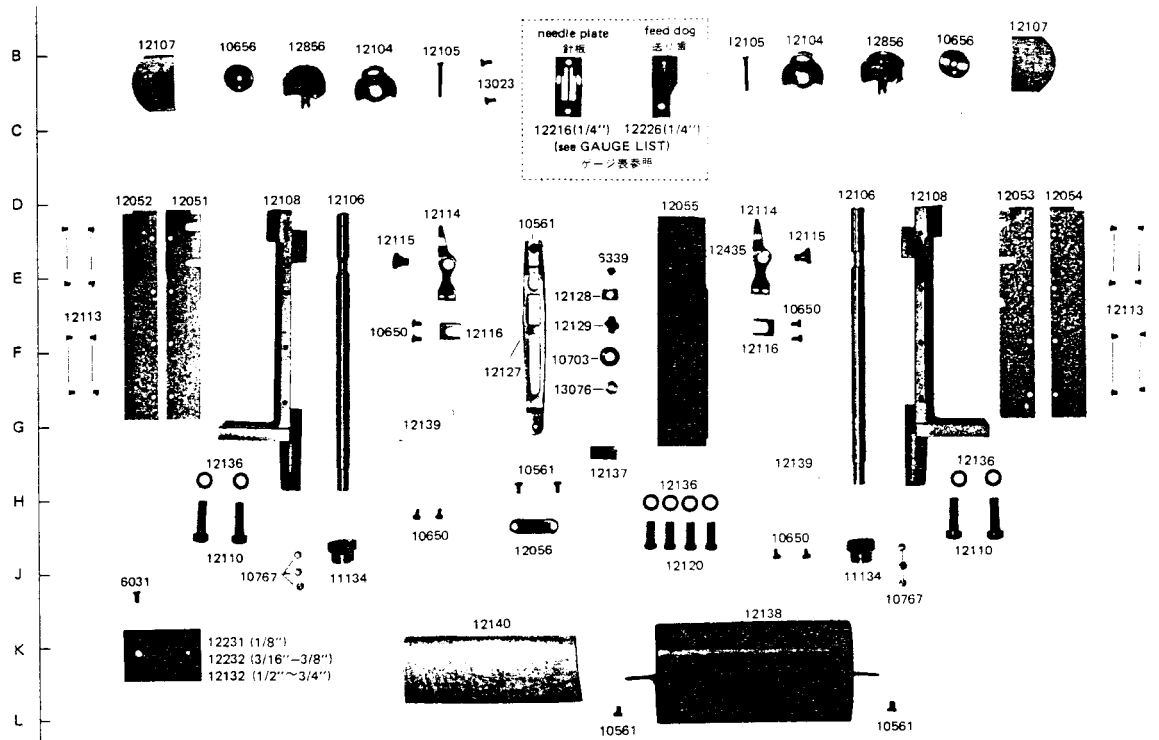

**SINGER**  
**238B27BK,28BK,27BLK,28BLK**

COVER PLATE, ARM SHAFT

カバー、上軸関係

THREAD GUIDE, TENSION, CHANGE OVER MECHANISM

切り換え、糸掛、調子板関係

**PRESSER BAR MECHANISM FOR 28BK, 28BLK**  
 押え棒関係

**LIFTING ROCK SHAFT MECHANISM FOR 28BK, 28BLK**  
 横軸関係

**PRESSER BAR MECHANISM FOR-27BK, 27BLK**  
 押え棒関係

**KNEE LIFTER LIFTING LEVER CONNECTING ROD**  
 弓、吊り棒関係

**GAUGE LIST FOR 27BK, 28BK**  
27BK, 28BK ゲージ表

common use for 27BK, 28BK 27BK, 28BK 共通ゲージ		
needle clamp 針株	needle plate 針板	feed dog 送り歯
16295 (1/8")	12211 (1/8")	12221 (1/8")
16296 (3/16")	12213 (3/16")	12223 (3/16")
16297 (7/32")	10364 (7/32")	10394 (7/32")
16236 (1/4")	12216 (1/4")	12226 (1/4")
16237 (5/16")	10366 (5/16")	10396 (5/16")
16238 (3/8")	10367 (3/8")	10397 (3/8")
16298 (7/16")	10368 (7/16")	10398 (7/16")
16239 (1/2")	10369 (1/2")	10399 (1/2")
16303 (5/8")	12240 (5/8")	12250 (5/8")
16304 (3/4")	12241 (3/4")	12251 (3/4")

for 27BLK 27BLK 用 presser foot 押し足
11212 (1/8")
11213 (3/16")
10164 (7/32")
11214 (1/4")
11215 (5/16")
11216 (3/8")
10168 (7/16")
10169 (1/2")
10171 (5/8")
10172 (3/4")

for 28BLK 28BLK 用 lifting presser foot 外押式	vibrating presser foot 共振式
10182 (1/8")	16522 (1/8")
10183 (3/16")	16523 (3/16")
10184 (7/32")	16524 (7/32")
10185 (1/4")	16525 (1/4")
10186 (5/16")	16526 (5/16")
10187 (3/8")	16527 (3/8")
10188 (7/16")	16528 (7/16")
10189 (1/2")	16529 (1/2")
10191 (5/8")	16531 (5/8")
10192 (3/4")	16532 (3/4")