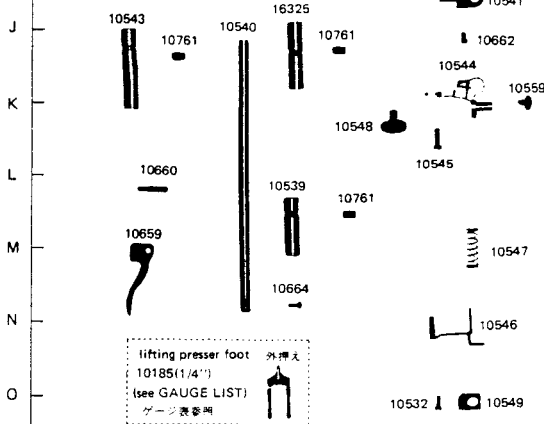

**SINGER**  
**238B27BK,28BK,27BLK,28BLK**

COVER PLATE, ARM SHAFT

カバー、上軸関係

THREAD GUIDE, TENSION, CHANGE OVER MECHANISM

切り換え、糸掛、調子板関係

**PRESSER BAR MECHANISM FOR 28BK, 28BLK**  
 押え棒関係

**LIFTING ROCK SHAFT MECHANISM FOR 28BK, 28BLK**  
 横軸関係

**PRESSER BAR MECHANISM FOR-27BK, 27BLK**  
 押え棒関係

**KNEE LIFTER LIFTING LEVER CONNECTING ROD**  
 弓、吊り棒関係

**GAUGE LIST FOR 27BK, 28BK**  
27BK, 28BK ゲージ表

common use for 27BK, 28BK 27BK, 28BK 共通ゲージ		
needle clamp 針株	needle plate 針板	feed dog 送り歯
16295 (1/8")	12211 (1/8")	12221 (1/8")
16296 (3/16")	12213 (3/16")	12223 (3/16")
16297 (7/32")	10364 (7/32")	10394 (7/32")
16236 (1/4")	12216 (1/4")	12226 (1/4")
16237 (5/16")	10366 (5/16")	10396 (5/16")
16238 (3/8")	10367 (3/8")	10397 (3/8")
16298 (7/16")	10368 (7/16")	10398 (7/16")
16239 (1/2")	10369 (1/2")	10399 (1/2")
16303 (5/8")	12240 (5/8")	12250 (5/8")
16304 (3/4")	12241 (3/4")	12251 (3/4")

for 27BLK 27BLK 用 presser foot 押し足
11212 (1/8")
11213 (3/16")
10164 (7/32")
11214 (1/4")
11215 (5/16")
11216 (3/8")
10168 (7/16")
10169 (1/2")
10171 (5/8")
10172 (3/4")

for 28BLK 28BLK 用 lifting presser foot 外押式	vibrating presser foot 共振式
10182 (1/8")	16522 (1/8")
10183 (3/16")	16523 (3/16")
10184 (7/32")	16524 (7/32")
10185 (1/4")	16525 (1/4")
10186 (5/16")	16526 (5/16")
10187 (3/8")	16527 (3/8")
10188 (7/16")	16528 (7/16")
10189 (1/2")	16529 (1/2")
10191 (5/8")	16531 (5/8")
10192 (3/4")	16532 (3/4")