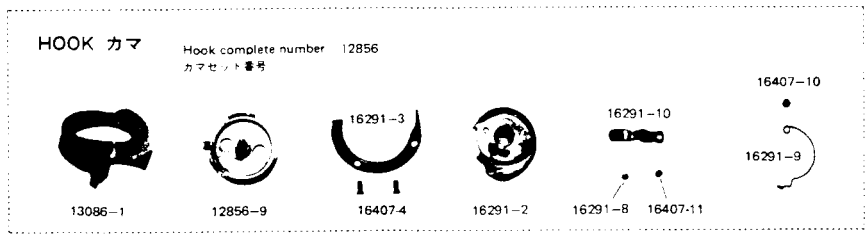

GAUGE LIST FOR 27BK, 28BK
27BK, 28BK ゲージ表

common use for 27BK, 28BK 27BK, 28BK 共通ゲージ		
needle clamp 針株	needle plate 針板	feed dog 送り歯
16295 (1/8")	12211 (1/8")	12221 (1/8")
16296 (3/16")	12213 (3/16")	12223 (3/16")
16297 (7/32")	10364 (7/32")	10394 (7/32")
16236 (1/4")	12216 (1/4")	12226 (1/4")
16237 (5/16")	10366 (5/16")	10396 (5/16")
16238 (3/8")	10367 (3/8")	10397 (3/8")
16298 (7/16")	10368 (7/16")	10398 (7/16")
16239 (1/2")	10369 (1/2")	10399 (1/2")
16303 (5/8")	12240 (5/8")	12250 (5/8")
16304 (3/4")	12241 (3/4")	12251 (3/4")

for 27BLK 27BLK 用 presser foot 押し足
11212 (1/8")
11213 (3/16")
10164 (7/32")
11214 (1/4")
11215 (5/16")
11216 (3/8")
10168 (7/16")
10169 (1/2")
10171 (5/8")
10172 (3/4")

for 28BLK 28BLK 用 lifting presser foot 外押式	vibrating presser foot 共振式
10182 (1/8")	16522 (1/8")
10183 (3/16")	16523 (3/16")
10184 (7/32")	16524 (7/32")
10185 (1/4")	16525 (1/4")
10186 (5/16")	16526 (5/16")
10187 (3/8")	16527 (3/8")
10188 (7/16")	16528 (7/16")
10189 (1/2")	16529 (1/2")
10191 (5/8")	16531 (5/8")
10192 (3/4")	16532 (3/4")