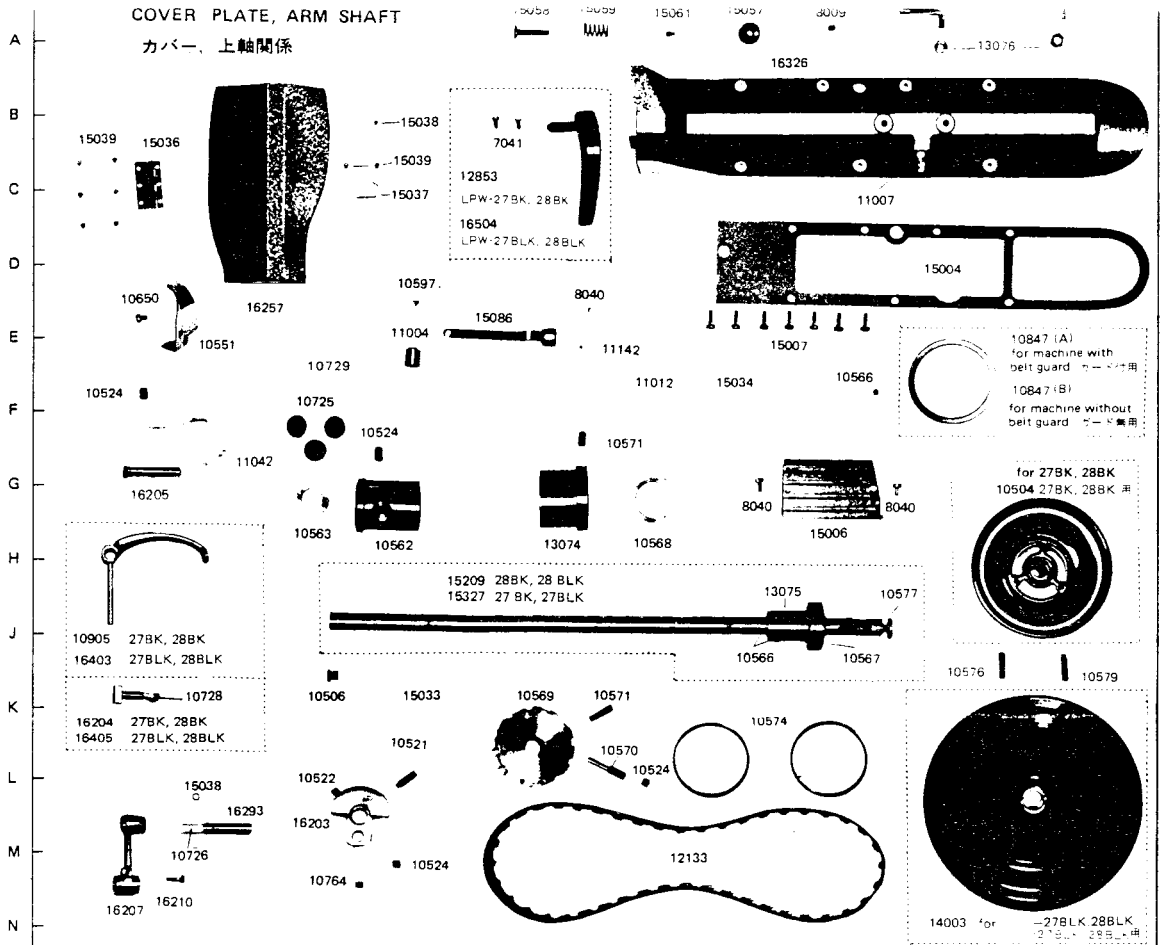

**SINGER**  
**238B27BK,28BK,27BLK,28BLK**

COVER PLATE, ARM SHAFT

カバー、上軸関係

THREAD GUIDE, TENSION, CHANGE OVER MECHANISM

切り換え、糸掛、調子板関係

**PRESSER BAR MECHANISM FOR 28BK, 28BLK**  
 押え棒関係

**LIFTING ROCK SHAFT MECHANISM FOR 28BK, 28BLK**  
 横軸関係

**PRESSER BAR MECHANISM FOR-27BK, 27BLK**  
 押え棒関係

**KNEE LIFTER LIFTING LEVER CONNECTING ROD**  
 弓、吊り棒関係

**GAUGE LIST FOR 27BK, 28BK**  
27BK, 28BK ゲージ表

common use for 27BK, 28BK 27BK, 28BK 共通ゲージ		
needle clamp 針株	needle plate 針板	feed dog 送り歯
16295 (1/8")	12211 (1/8")	12221 (1/8")
16296 (3/16")	12213 (3/16")	12223 (3/16")
16297 (7/32")	10364 (7/32")	10394 (7/32")
16236 (1/4")	12216 (1/4")	12226 (1/4")
16237 (5/16")	10366 (5/16")	10396 (5/16")
16238 (3/8")	10367 (3/8")	10397 (3/8")
16298 (7/16")	10368 (7/16")	10398 (7/16")
16239 (1/2")	10369 (1/2")	10399 (1/2")
16303 (5/8")	12240 (5/8")	12250 (5/8")
16304 (3/4")	12241 (3/4")	12251 (3/4")

for 27BLK 27BLK 用 presser foot 押し足
11212 (1/8")
11213 (3/16")
10164 (7/32")
11214 (1/4")
11215 (5/16")
11216 (3/8")
10168 (7/16")
10169 (1/2")
10171 (5/8")
10172 (3/4")

for 28BLK 28BLK 用 lifting presser foot 外押式	vibrating presser foot 共振式
10182 (1/8")	16522 (1/8")
10183 (3/16")	16523 (3/16")
10184 (7/32")	16524 (7/32")
10185 (1/4")	16525 (1/4")
10186 (5/16")	16526 (5/16")
10187 (3/8")	16527 (3/8")
10188 (7/16")	16528 (7/16")
10189 (1/2")	16529 (1/2")
10191 (5/8")	16531 (5/8")
10192 (3/4")	16532 (3/4")