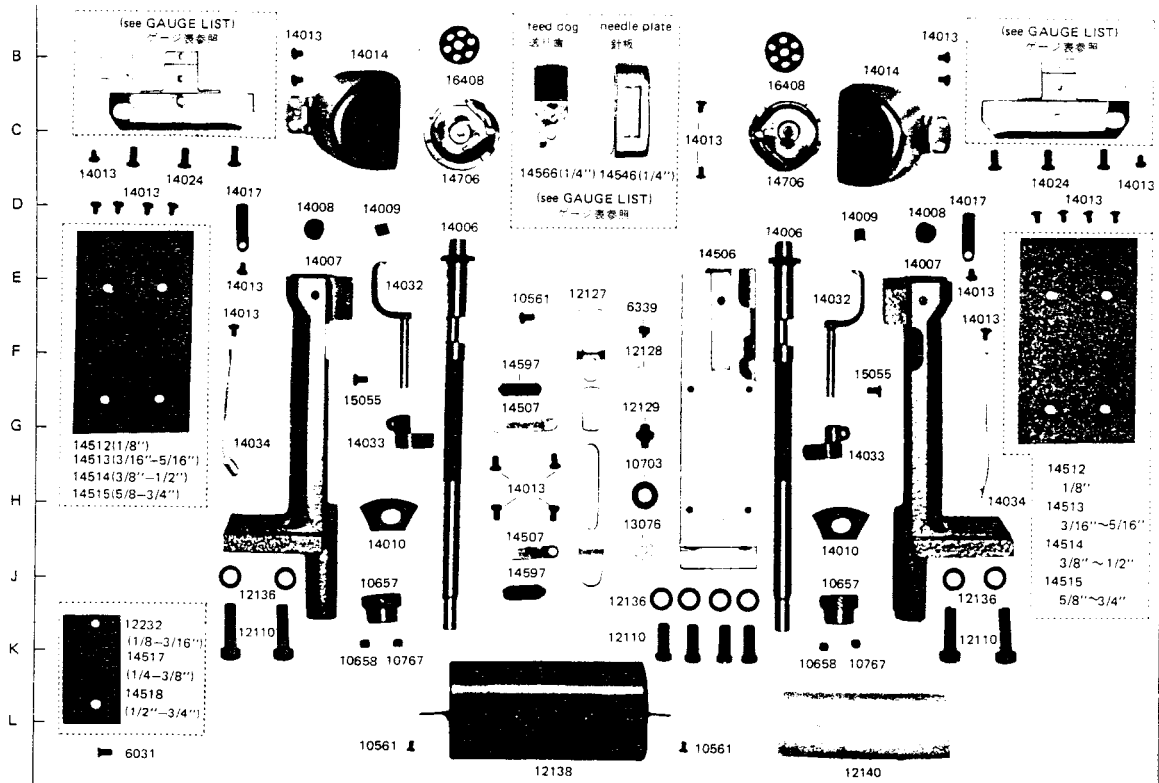

**SINGER**  
**238B27BK,28BK,27BLK,28BLK**

COVER PLATE, ARM SHAFT

カバー、上軸関係

THREAD GUIDE, TENSION, CHANGE OVER MECHANISM

切り換え、糸掛、調子板関係

**PRESSER BAR MECHANISM FOR 28BK, 28BLK**  
 押え棒関係

**LIFTING ROCK SHAFT MECHANISM FOR 28BK, 28BLK**  
 横軸関係

**PRESSER BAR MECHANISM FOR-27BK, 27BLK**  
 押え棒関係

**KNEE LIFTER LIFTING LEVER CONNECTING ROD**  
 弓、吊り棒関係

**GAUGE LIST FOR 27BK, 28BK**  
27BK, 28BK ゲージ表

common use for 27BK, 28BK 27BK, 28BK 共通ゲージ		
needle clamp 針株	needle plate 針板	feed dog 送り歯
16295 (1/8")	12211 (1/8")	12221 (1/8")
16296 (3/16")	12213 (3/16")	12223 (3/16")
16297 (7/32")	10364 (7/32")	10394 (7/32")
16236 (1/4")	12216 (1/4")	12226 (1/4")
16237 (5/16")	10366 (5/16")	10396 (5/16")
16238 (3/8")	10367 (3/8")	10397 (3/8")
16298 (7/16")	10368 (7/16")	10398 (7/16")
16239 (1/2")	10369 (1/2")	10399 (1/2")
16303 (5/8")	12240 (5/8")	12250 (5/8")
16304 (3/4")	12241 (3/4")	12251 (3/4")

for 27BLK 27BLK 用 presser foot 押し足
11212 (1/8")
11213 (3/16")
10164 (7/32")
11214 (1/4")
11215 (5/16")
11216 (3/8")
10168 (7/16")
10169 (1/2")
10171 (5/8")
10172 (3/4")

for 28BLK 28BLK 用 lifting presser foot 外押式	vibrating presser foot 共振式
10182 (1/8")	16522 (1/8")
10183 (3/16")	16523 (3/16")
10184 (7/32")	16524 (7/32")
10185 (1/4")	16525 (1/4")
10186 (5/16")	16526 (5/16")
10187 (3/8")	16527 (3/8")
10188 (7/16")	16528 (7/16")
10189 (1/2")	16529 (1/2")
10191 (5/8")	16531 (5/8")
10192 (3/4")	16532 (3/4")