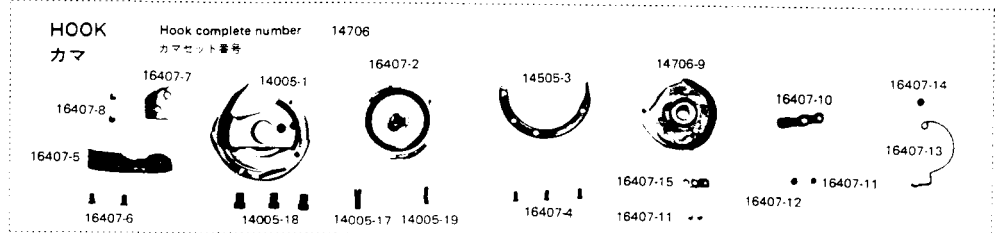

**GAUGE LIST FOR 27BLK, 28BLK,
27BLK, 28BLK**

common use for 27BLK, 28BLK 27BLK, 28BLK 共通用					for 27BLK 27BLK専用	for 28BLK 28BLK専用	
needle clamp 針板	needle plate 針板	feed dog 送り歯	base for needle plate 針板台	base plate for needle plate 針板下板	presser foot 押え足	vibrating presser foot 外押え	vibrating presser foot 外押え
16295 (1/8")	14543 (1/8")	14563 (1/8")	14508 (1/8")	14523 (1/8")	14583 (1/8")	10182 (1/8")	16522T (1/8")
16296 (3/16")	14545 (3/16")	14565 (3/16")	14509 (3/16"-3/8")	14525 (3/16")	14585 (3/16")	10183 (3/16")	16523T (3/16")
16297 (7/32")	14554 (7/32")	14574 (7/32")	14510 (1/2"-3/4")	14534 (7/32")	14594 (7/32")	10184 (7/32")	16524T (7/32")
16236 (1/4")	14546 (1/4")	14566 (1/4")		14526 (1/4")	14586 (1/4")	10185 (1/4")	16525T (1/4")
16237 (5/16")	14547 (5/16")	14567 (5/16")		14527 (5/16")	14587 (5/16")	10186 (5/16")	16526T (5/16")
16238 (3/8")	14548 (3/8")	14568 (3/8")		14528 (3/8")	14588 (3/8")	10187 (3/8")	16527T (3/8")
16239 (1/2")	14549 (1/2")	14569 (1/2")		14529 (1/2")	14589 (1/2")	10189 (1/2")	16529T (1/2")
16303 (5/8")	14550 (5/8")	14570 (5/8")		14530 (5/8")	14590 (5/8")	10191 (5/8")	16531T (5/8")
16304 (3/4")	14551 (3/4")	14571 (3/4")		14531 (3/4")	14591 (3/4")	10192 (3/4")	16532T (3/4")